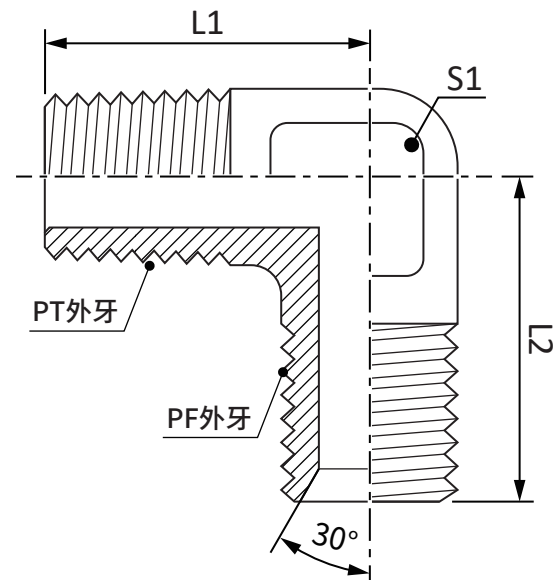

TU90

接頭規格：外牙-外牙內凹30°

螺紋規格：BSPT-BSPT

接頭材質：電鍍鋅、不銹鋼

※各式規格，歡迎洽詢

| 尚府料號 | 規格 | THREAD 1 | THREAD 2 | 尺寸mm | | | | | | |
|----------|-------------|------------|------------|------|----|----|----|----|----|----|
| | PT*PF | PT(BSPT/R) | PF(BSPP/G) | L | L1 | L2 | S1 | S2 | D1 | D2 |
| TU020490 | 1/8*1/4 | 1/8-28 | 1/4-19 | - | 27 | 27 | 14 | - | - | - |
| TU040490 | 1/4*1/4 | 1/4-19 | 1/4-19 | - | 27 | 27 | 14 | - | - | - |
| TU040690 | 1/4*3/8 | 1/4-19 | 3/8-19 | - | 29 | 29 | 17 | - | - | - |
| TU060490 | 3/8*1/4 | 3/8-19 | 1/4-19 | - | 29 | 29 | 17 | - | - | - |
| TU060690 | 3/8*3/8 | 3/8-19 | 3/8-19 | - | 29 | 29 | 17 | - | - | - |
| TU060890 | 3/8*1/2 | 3/8-19 | 1/2-14 | - | 33 | 33 | 23 | - | - | - |
| TU080690 | 1/2*3/8 | 1/2-14 | 3/8-19 | - | 33 | 33 | 23 | - | - | - |
| TU080890 | 1/2*1/2 | 1/2-14 | 1/2-14 | - | 33 | 33 | 23 | - | - | - |
| TU081290 | 1/2*3/4 | 1/2-14 | 3/4-14 | - | 41 | 41 | 27 | - | - | - |
| TU120890 | 3/4*1/2 | 3/4-14 | 1/2-14 | - | 41 | 41 | 27 | - | - | - |
| TU121290 | 3/4*3/4 | 3/4-14 | 3/4-14 | - | 41 | 41 | 27 | - | - | - |
| TU121690 | 3/4*1 | 3/4-14 | 1-11 | - | 48 | 48 | 33 | - | - | - |
| TU161290 | 1*3/4 | 1-11 | 3/4-14 | - | 48 | 48 | 33 | - | - | - |
| TU161690 | 1*1 | 1-11 | 1-11 | - | 48 | 48 | 33 | - | - | - |
| TU202090 | 1 1/4*1 1/4 | 1 1/4-11 | 1 1/4-11 | - | 57 | 57 | 41 | - | - | - |