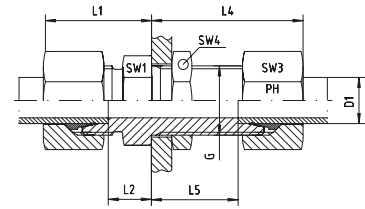

Gerade Schottverschraubungen

Straight Bulkhead Connections

Reihe / Series LL

Druck Pressure	Rohr A.D. Tube O.D.	Gewinde Thread	Ca. Maße Approx. Dimensions							Bestellzeichen Order-Code	Brutto-Preis Gross-Price
PN	D1	G	L1	L2	L4	L5	SW1	SW3	SW4		Euro (€)
100	4	M 8 x 1	19,0	7,0	23,0	11,0	11	10	11	GSV-LL-04	
100	6	M 10 x 1								GSV-LL-06	*
100	8	M 12 x 1								GSV-LL-08	*

Reihe / Series L

Druck Pressure	Rohr A.D. Tube O.D.	Gewinde Thread	Ca. Maße Approx. Dimensions							Bestellzeichen Order-Code	Brutto-Preis Gross-Price
PN	D1	G	L1	L2	L4	L5	SW1	SW3	SW4		Euro (€)
500	6	M 12 x 1,5	22,0	7,0	42,0	27,0	17	14	17	GSV-L-06	
500	8	M 14 x 1,5	23,0	8,0	42,0	27,0	19	17	19	GSV-L-08	
500	10	M 16 x 1,5	25,0	10,0	43,0	28,0	22	19	22	GSV-L-10	
400	12	M 18 x 1,5	25,0	10,0	44,0	29,0	24	22	24	GSV-L-12	
400	15	M 22 x 1,5	27,0	12,0	46,0	31,0	27	27	30	GSV-L-15	
400	18	M 26 x 1,5	30,0	13,5	49,0	32,5	32	32	36	GSV-L-18	
250	22	M 30 x 2	33,0	16,5	51,0	34,5	36	36	41	GSV-L-22	
250	28	M 36 x 2	35,0	18,5	52,0	35,5	41	41	46	GSV-L-28	
250	35	M 45 x 2	40,0	18,5	58,0	36,5	50	50	55	GSV-L-35	
250	42	M 52 x 2	42,0	19,0	59,0	36,0	60	60	65	GSV-L-42	

Reihe / Series S

Druck Pressure	Rohr A.D. Tube O.D.	Gewinde Thread	Ca. Maße Approx. Dimensions							Bestellzeichen Order-Code	Brutto-Preis Gross-Price
PN	D1	G	L1	L2	L4	L5	SW1	SW3	SW4		Euro (€)
800	6	M 14 x 1,5	27,0	12,0	44,0	29,0	19	17	19	GSV-S-06	
800	8	M 16 x 1,5	28,0	13,0	44,0	29,0	22	19	22	GSV-S-08	
800	10	M 18 x 1,5	31,0	14,5	46,0	29,5	24	22	24	GSV-S-10	
630	12	M 20 x 1,5	31,0	14,5	47,0	30,5	27	24	27	GSV-S-12	
630	14	M 22 x 1,5	35,0	17,0	50,0	32,0	30	27	30	GSV-S-14	
630	16	M 24 x 1,5	35,0	16,5	50,0	31,5	32	30	32	GSV-S-16	
420	20	M 30 x 2	39,0	17,5	55,0	33,5	41	36	41	GSV-S-20	
420	25	M 36 x 2	44,0	20,0	59,0	35,0	46	46	46	GSV-S-25	
420	30	M 42 x 2	48,0	21,5	64,0	37,5	50	50	50	GSV-S-30	
420	38	M 52 x 2	53,0	22,0	68,0	37,0	65	60	65	GSV-S-38	