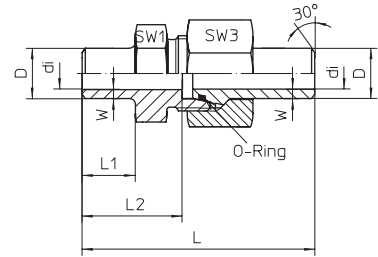

Schweißkegel-Verschraubungen
Mit O-Ring Abdichtung - NBR
Auf Anfrage: FPM

Welding Nipple Couplings
With O-ring Sealing - NBR
On request: FPM

Reihe / Series S

Druck Pressure	Rohr A.D. Tube O.D.	Ca. Maße Approx. Dimensions						O-Ring O-ring	Bemerkungen Notes	Bestellzeichen Order-Code
PN	D+W	L	L1	L2	di	SW1	SW3			
528	6 x 1,5	52,0	10,0	20,0	3,0	14	17	4,0 x 1,5	ASV-K-6x1,5	
414	8 x 1,5	52,0	10,0	20,0	5,0	17	19	6,0 x 1,5	ASV-K-8x1,5	
528	8 x 2	52,0	10,0	20,0	4,0	17	19	6,0 x 1,5	ASV-K-8x2	
249	10 x 1	56,5	9,0	23,5	8,0	19	22	8,0 x 1,5	ASV-K-10x1	
358	10 x 1,5	56,5	9,0	23,5	7,0	19	22	8,0 x 1,5	ASV-K-10x1,5	
460	10 x 2	56,5	9,0	23,5	6,0	19	22	8,0 x 1,5	ASV-K-10x2	
305	12 x 1,5	63,0	14,0	28,5	9,0	22	24	10,0 x 1,5	ASV-K-12x1,5	
393	12 x 2	63,0	14,0	28,5	8,0	22	24	10,0 x 1,5	ASV-K-12x2	
476	12 x 2,5	63,0	14,0	28,5	7,0	22	24	10,0 x 1,5	ASV-K-12x2,5	
343	14 x 2	73,5	15,0	31,5	10,0	24	27	10,0 x 2,0	ASV-K-14x2	
487	14 x 3	73,5	15,0	31,5	8,0	24	27	10,0 x 2,0	ASV-K-14x3	
305	16 x 2	73,5	15,0	31,5	12,0	27	30	13,0 x 2,0	ASV-K-16x2	
372	16 x 2,5	73,5	15,0	31,5	11,0	27	30	13,0 x 2,0	ASV-K-16x2,5	
400	16 x 3	73,5	15,0	31,5	10,0	27	30	13,0 x 2,0	ASV-K-16x3	
249	20 x 2	81,0	16,0	33,5	16,0	32	36	16,0 x 2,0	ASV-K-20x2	
305	20 x 2,5	81,0	16,0	33,5	15,0	32	36	16,3 x 2,4	ASV-K-20x2,5	
358	20 x 3	81,0	16,0	33,5	14,0	32	36	16,3 x 2,4	ASV-K-20x3	
400	20 x 4	81,0	16,0	33,5	12,0	32	36	16,3 x 2,4	ASV-K-20x4	
294	25 x 3	90,5	18,0	38,0	19,0	41	46	21,3 x 2,4	ASV-K-25x3	
379	25 x 4	90,5	18,0	38,0	17,0	41	46	21,3 x 2,4	ASV-K-25x4	
400	25 x 5	90,5	18,0	38,0	15,0	41	46	21,3 x 2,4	ASV-K-25x5	
249	30 x 3	96,5	19,0	39,5	24,0	46	50	25,3 x 2,4	ASV-K-30x3	
323	30 x 4	96,5	19,0	39,5	22,0	46	50	25,3 x 2,4	ASV-K-30x4	
393	30 x 5	96,5	19,0	39,5	20,0	46	50	25,3 x 2,4	ASV-K-30x5	
400	30 x 6	96,5	19,0	39,5	18,0	46	50	25,3 x 2,4	ASV-K-30x6	
261	38 x 4	108,5	21,0	54,0	30,0	55	60	34,0 x 2,5	ASV-K-38x4	
315	38 x 5	108,5	21,0	54,0	28,0	55	60	34,0 x 2,5	ASV-K-38x5	
315	38 x 6	108,5	21,0	54,0	26,0	55	60	34,0 x 2,5	ASV-K-38x6	
315	38 x 7	108,5	21,0	54,0	24,0	55	60	34,0 x 2,5	ASV-K-38x7	
250	50 x 5	117,0	23,0	49,0	40,0	70	80	46,0 x 3,0	ASV-K-50x5	
310	50 x 6	117,0	23,0	49,0	38,0	70	80	46,0 x 3,0	ASV-K-50x6	
350	50 x 7	117,0	23,0	49,0	36,0	70	80	46,0 x 3,0	ASV-K-50x7	

Reihe / Series L

Druck Pressure	Rohr A.D. Tube O.D.	Ca. Maße Approx. Dimensions						O-Ring O-ring	Bemerkungen Notes	Bestellzeichen Order-Code
PN	D+W	L	L1	L2	di	SW1	SW3			
323	15 x 2	62,5	15,0	26,0	11,0	22	27	12,0 x 2,0	ASV-K-15x2	
315	18 x 2	65,5	16,0	27,5	14,0	27	32	15,0 x 2,0	ASV-K-18x2	
280	22 x 2,5	74,5	19,0	34,5	17,0	32	36	19,0 x 2,0	ASV-K-22x2,5	
265	28 x 3	78,5	19,0	35,5	22,0	41	41	25,0 x 2,0	ASV-K-28x3	
231	35 x 3	87,5	22,0	37,5	29,0	46	50	32,0 x 2,5	ASV-K-35x3	
182	42 x 3	86,5	22,0	37,0	36,0	55	60	38,0 x 2,5	ASV-K-42x3