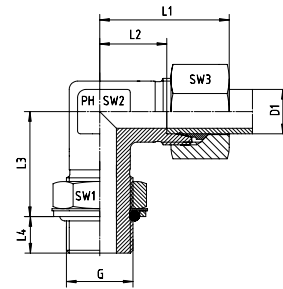

Reihe / Series L

Druck Pressure	Rohr A.D. Tube O.D.	Gewinde Thread	Ca. Maße Approx. Dimensions								O-Ring O-ring	Bestellzeichen Order-Code	Brutto-Preis Gross-Price
PN	D1	G = BSP	D1	L1	L2	L3	L4	SW1	SW2	SW3			Euro (€)
315	6	G 1/8"	6	29,0	14,0	19,0	7,0	14	14	14	8 x 2,2	WEEV-LR-06-G 1/8"	
315	8	G 1/4"	8	31,0	16,0	23,0	9,0	19	14	17	10,77 x 2,62	WEEV-LR-08-G 1/4"	
315	10	G 1/4"	10	32,0	17,0	25,0	9,0	19	19	19	10,77 x 2,62	WEEV-LR-10-G 1/4"	
250	12	G 3/8"	12	34,0	19,0	28,0	9,0	22	19	22	13,94 x 2,62	WEEV-LR-12-G 3/8"	
250	15	G 1/2"	15	36,0	21,0	30,0	13,0	27	19	27	17,86 x 2,62	WEEV-LR-15-G 1/2"	
250	18	G 1/2"	18	40,0	24,0	36,0	13,0	27	24	32	17,86 x 2,62	WEEV-LR-18-G 1/2"	
160	22	G 3/4"	22	44,0	28,0	36,0	13,0	36	27	36	23,47 x 2,62	WEEV-LR-22-G 3/4"	
160	28	G 1"	28	47,0	31,0	44,0	15,0	41	36	41	29,74 x 3,53	WEEV-LR-28-G 1"	
160	35	G 1 1/4"	35	59,0	38,0	50,0	15,0	50	50	50	37,69 x 3,53	WEEV-LR-35-G 1 1/4"	
160	42	G 1 1/2"	42	61,0	38,0	52,0	15,0	55	50	60	44,04 x 3,53	WEEV-LR-42-G 1 1/2"	

Reihe / Series S

Druck Pressure	Rohr A.D. Tube O.D.	Gewinde Thread	Ca. Maße Approx. Dimensions								O-Ring O-ring	Bestellzeichen Order-Code	Brutto-Preis Gross-Price
PN	D1	G = BSP	D1	L1	L2	L3	L4	SW1	SW2	SW3			Euro (€)
315	6	G 1/4"	6	30,0	15,0	23,0	9,0	19	14	17	10,77 x 2,62	WEEV-SR-06-G 1/4"	
315	8	G 1/4"	8	32,0	17,0	27,0	9,0	19	19	19	10,77 x 2,62	WEEV-SR-08-G 1/4"	
250	10	G 3/8"	10	34,0	18,0	29,0	9,0	22	19	22	13,94 x 2,62	WEEV-SR-10-G 3/8"	
250	12	G 3/8"	12	38,0	22,0	29,0	9,0	22	19	24	13,94 x 2,62	WEEV-SR-12-G 3/8"	
250	16	G 1/2"	16	43,0	25,0	36,0	13,0	27	24	30	17,86 x 2,62	WEEV-SR-16-G 1/2"	
250	20	G 3/4"	20	49,0	28,0	39,0	12,0	36	27	36	23,47 x 2,62	WEEV-SR-20-G 3/4"	
250	25	G 1"	25	54,0	30,0	44,0	14,0	41	36	46	29,74 x 3,53	WEEV-SR-25-G 1"	
160	30	G 1 1/4"	30	62,0	36,0	49,0	15,0	50	50	50	37,69 x 3,53	WEEV-SR-30-G 1 1/4"	
160	38	G 1 1/2"	38	65,0	34,0	55,0	15,0	55	50	60	37,69 x 3,53	WEEV-SR-38-G 1 1/2"	